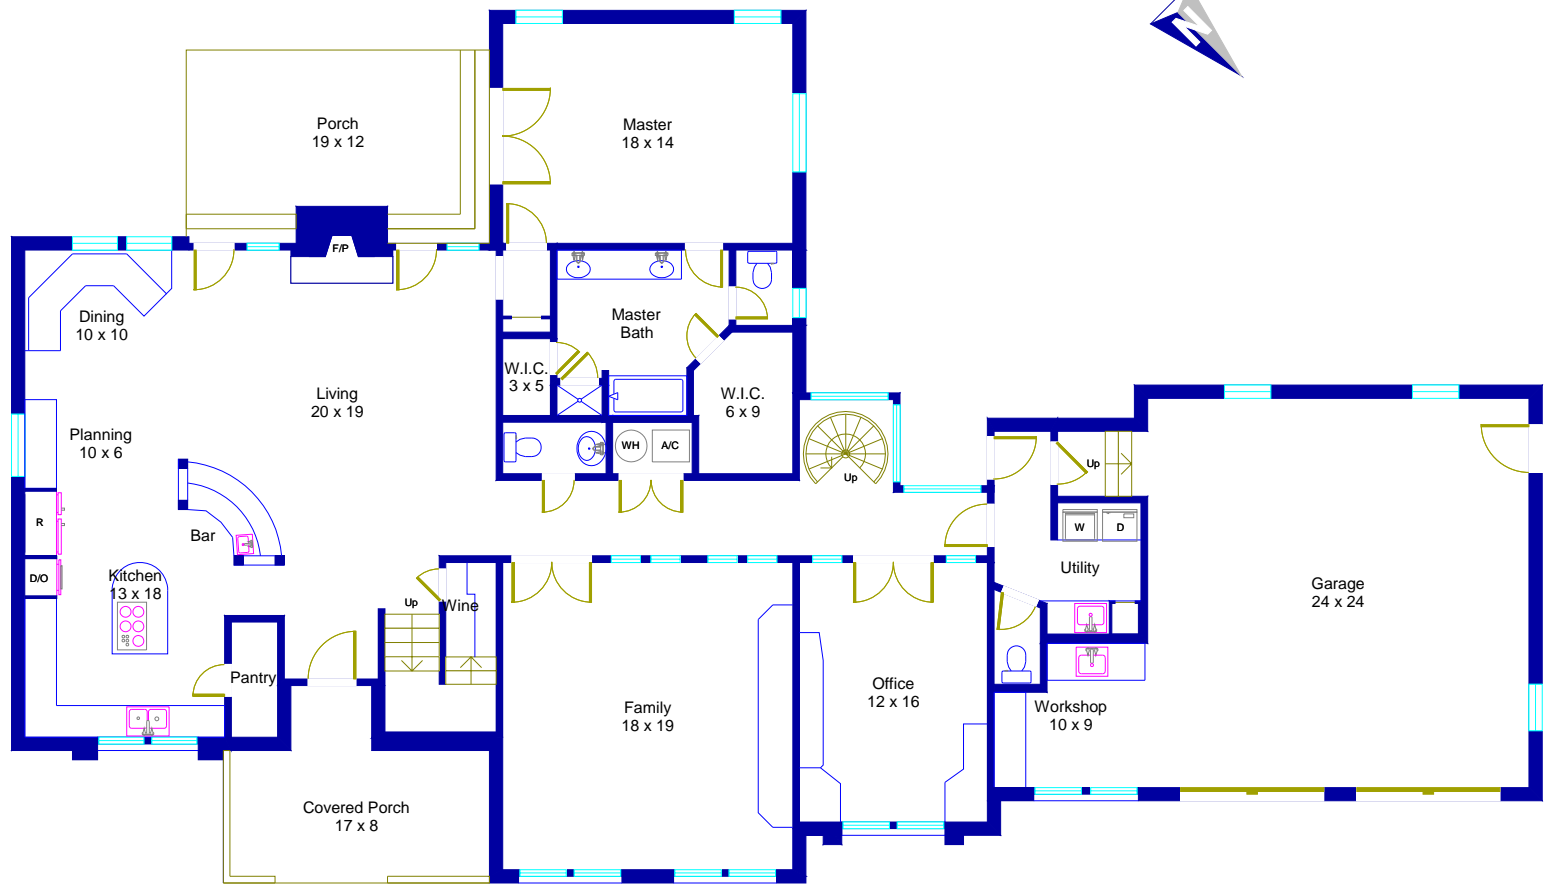

3010 Hatley Drive Rollingwood, Texas

Main House
Second Floor

Main House
First Floor

This floor plan is an artistic rendering only. All dimensions are approximate.
Floor Plan Graphics and Moreland Properties
 make no representation or warranty as to this rendering's accuracy
 and no measurements or dimensions should be relied upon without independent verification.

Marketed by Darin Walker, Moreland Properties, 512.560.7633, Moreland.com
 Floor plan by Floor Plan Graphics, 512.454.0383, FloorPlanGraphics.com